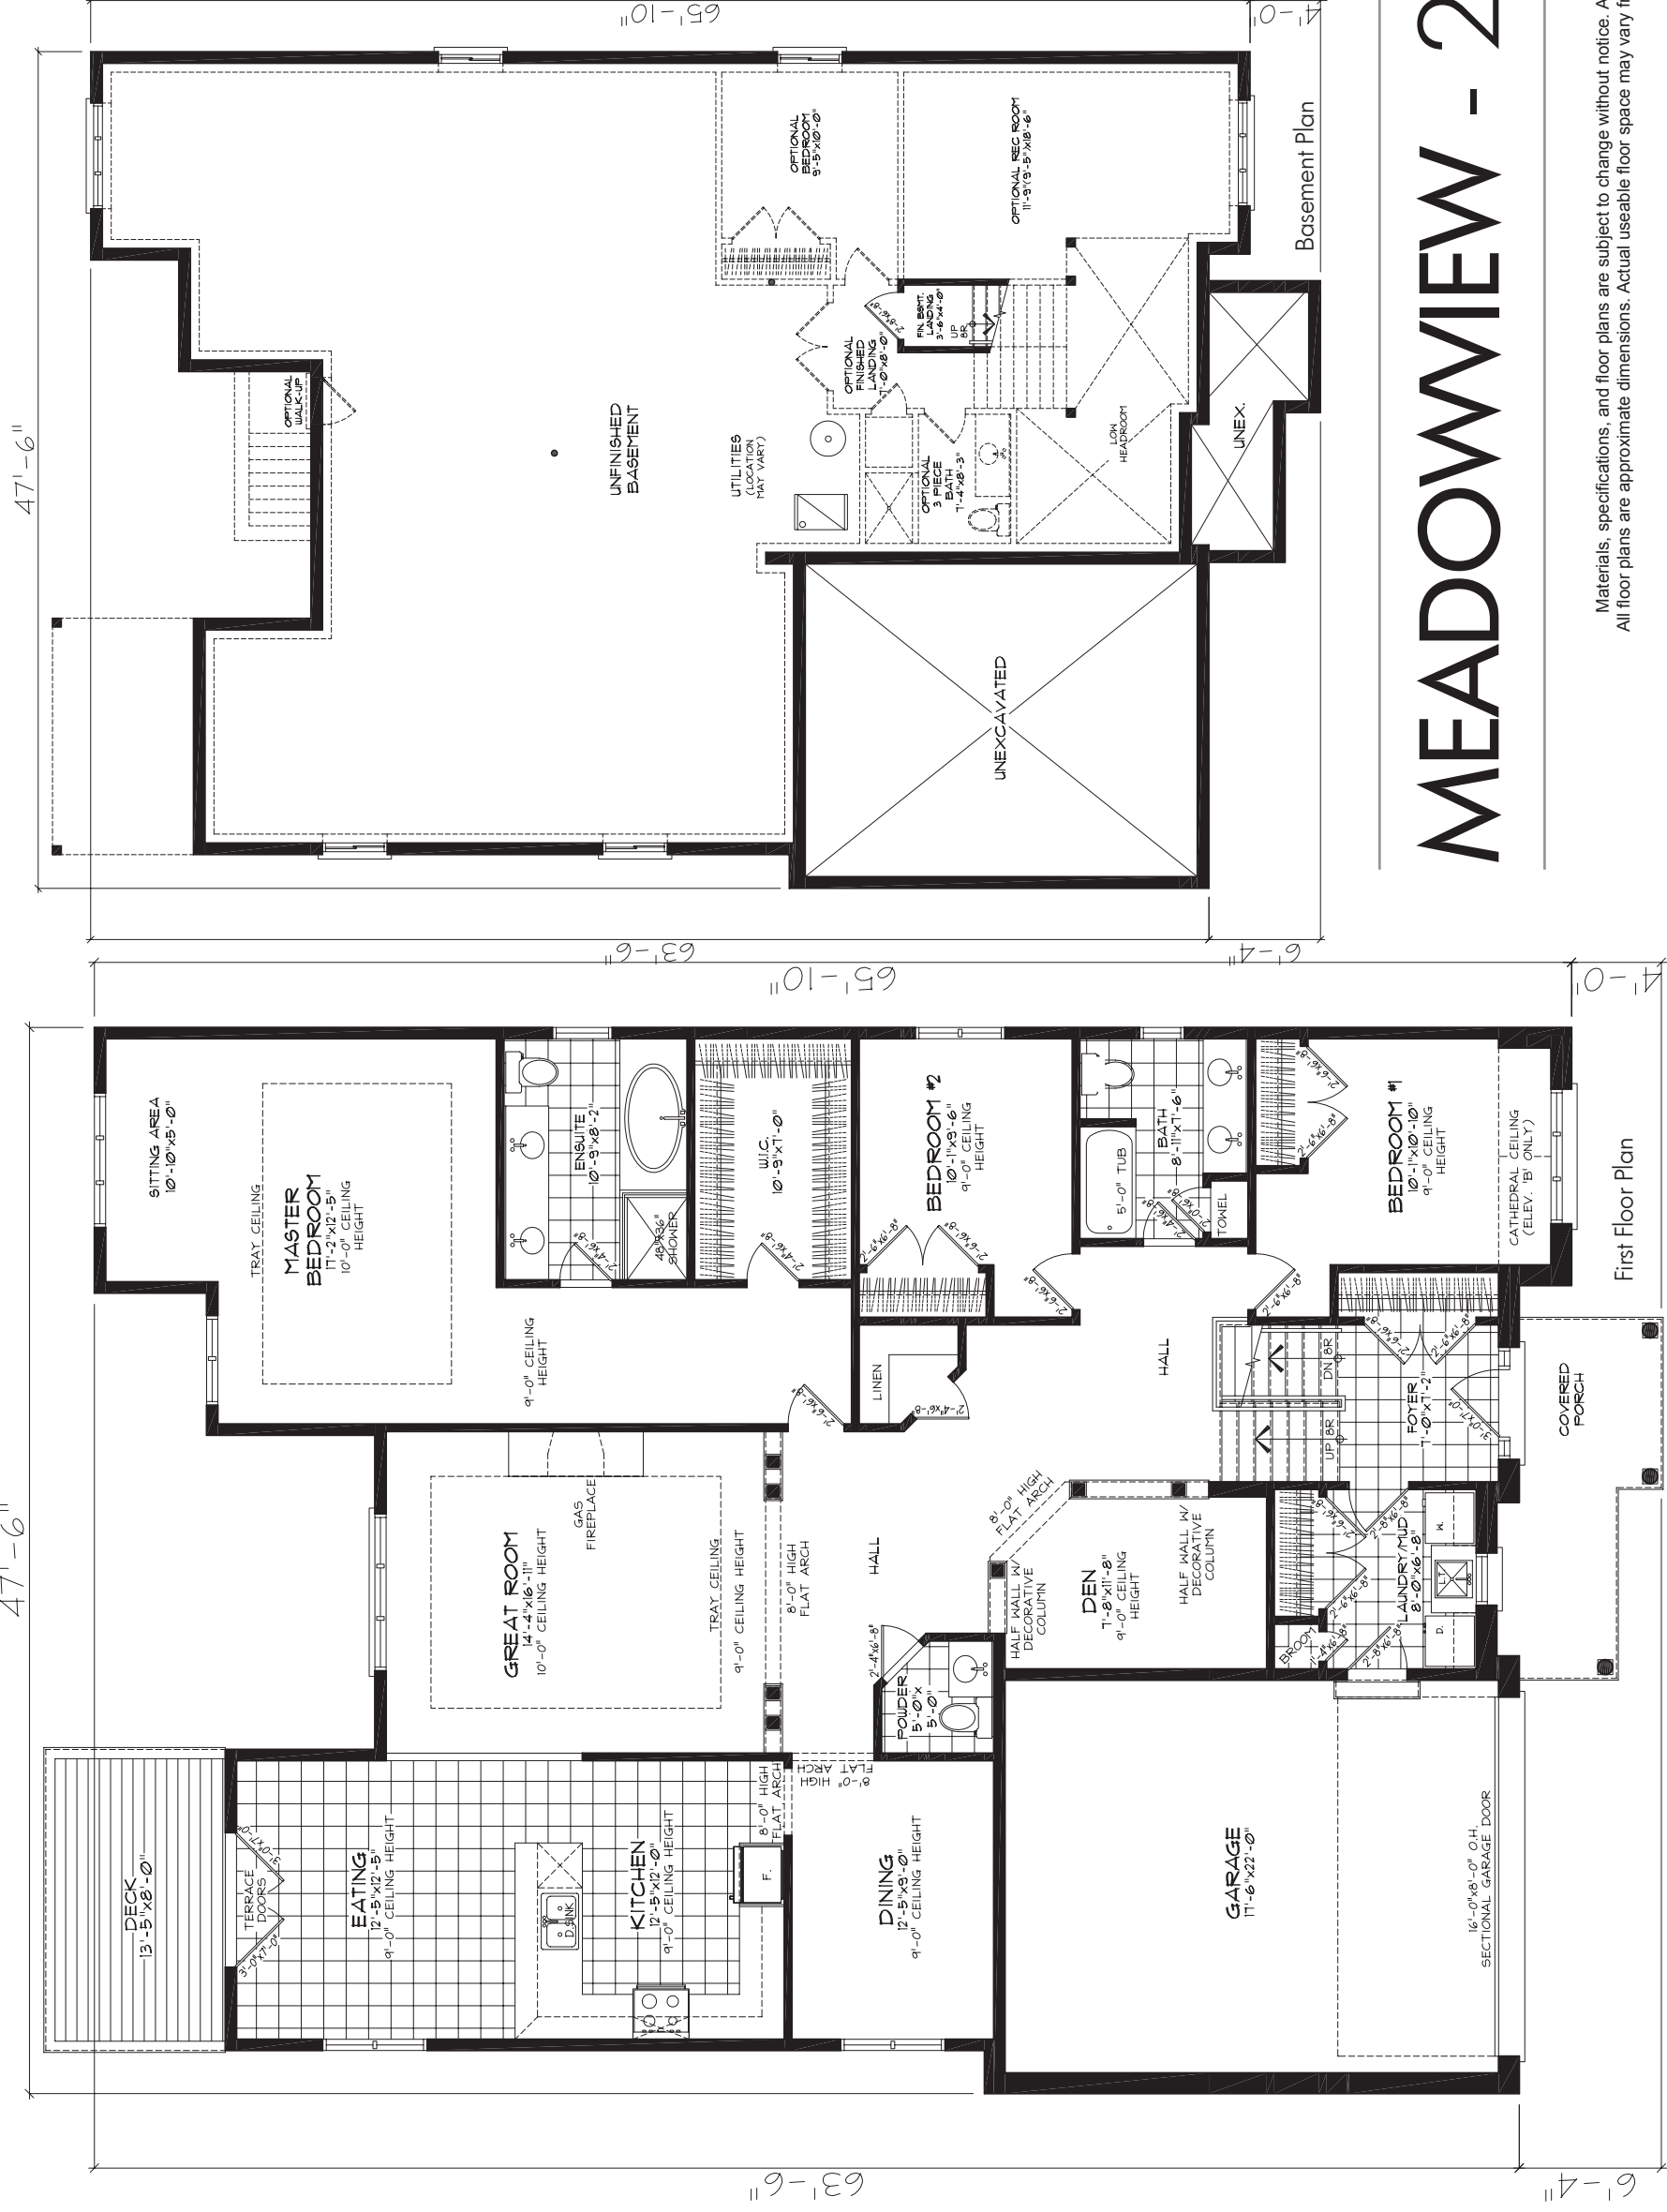

Elev. A

Elev. B

MEADOWVIEW - 2269 Sq. Ft.

MEADOWVIEW - 2269 Sq. Ft.

Materials, specifications, and floor plans are subject to change without notice. All house renderings are artist's conceptions. All floor plans are approximate dimensions. Actual useable floor space may vary from the stated floor area. E. & O. E. Mar. 2017