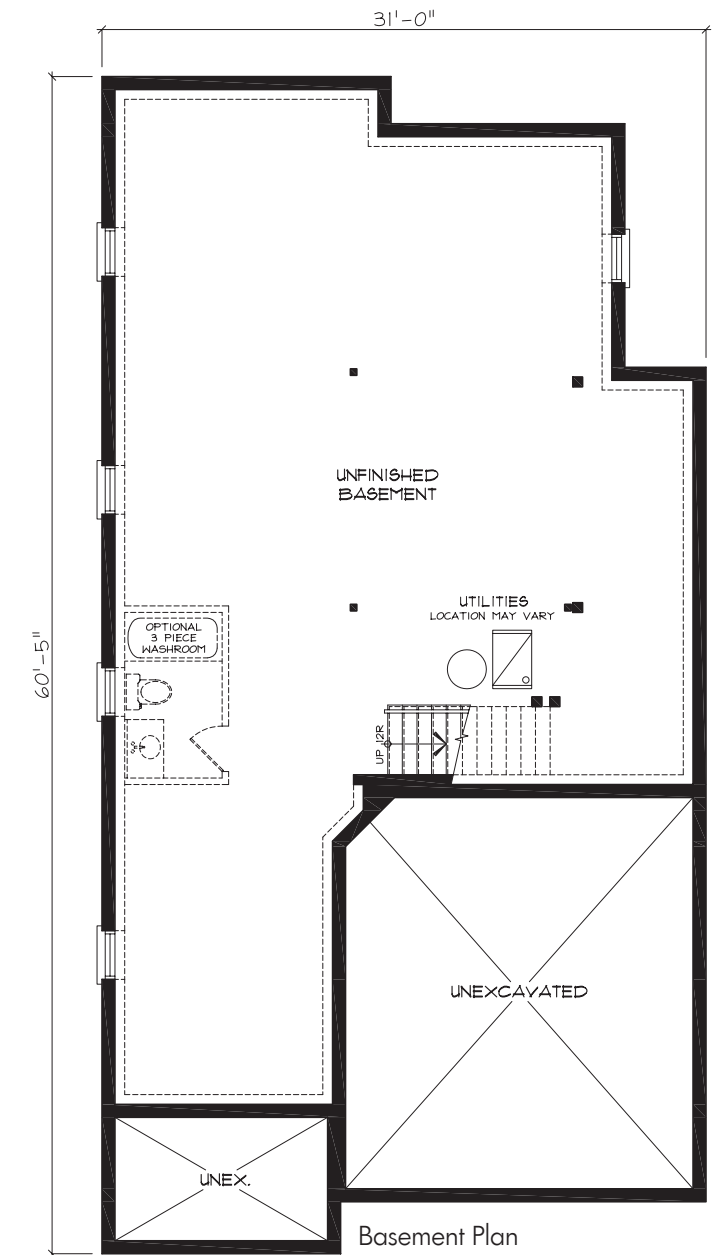

Elev. A

116 Freeland Avenue,
Bowmanville
2477 Sq. Ft.

116 Freeland Avenue,
Bowmanville
2477 Sq. Ft.

Materials, specifications, and floor plans are subject to change without notice. All house renderings are artist's conceptions. All floor plans are approximate dimensions. Actual useable floor space may vary from the stated floor area. E. & O. E. Apr. 2017