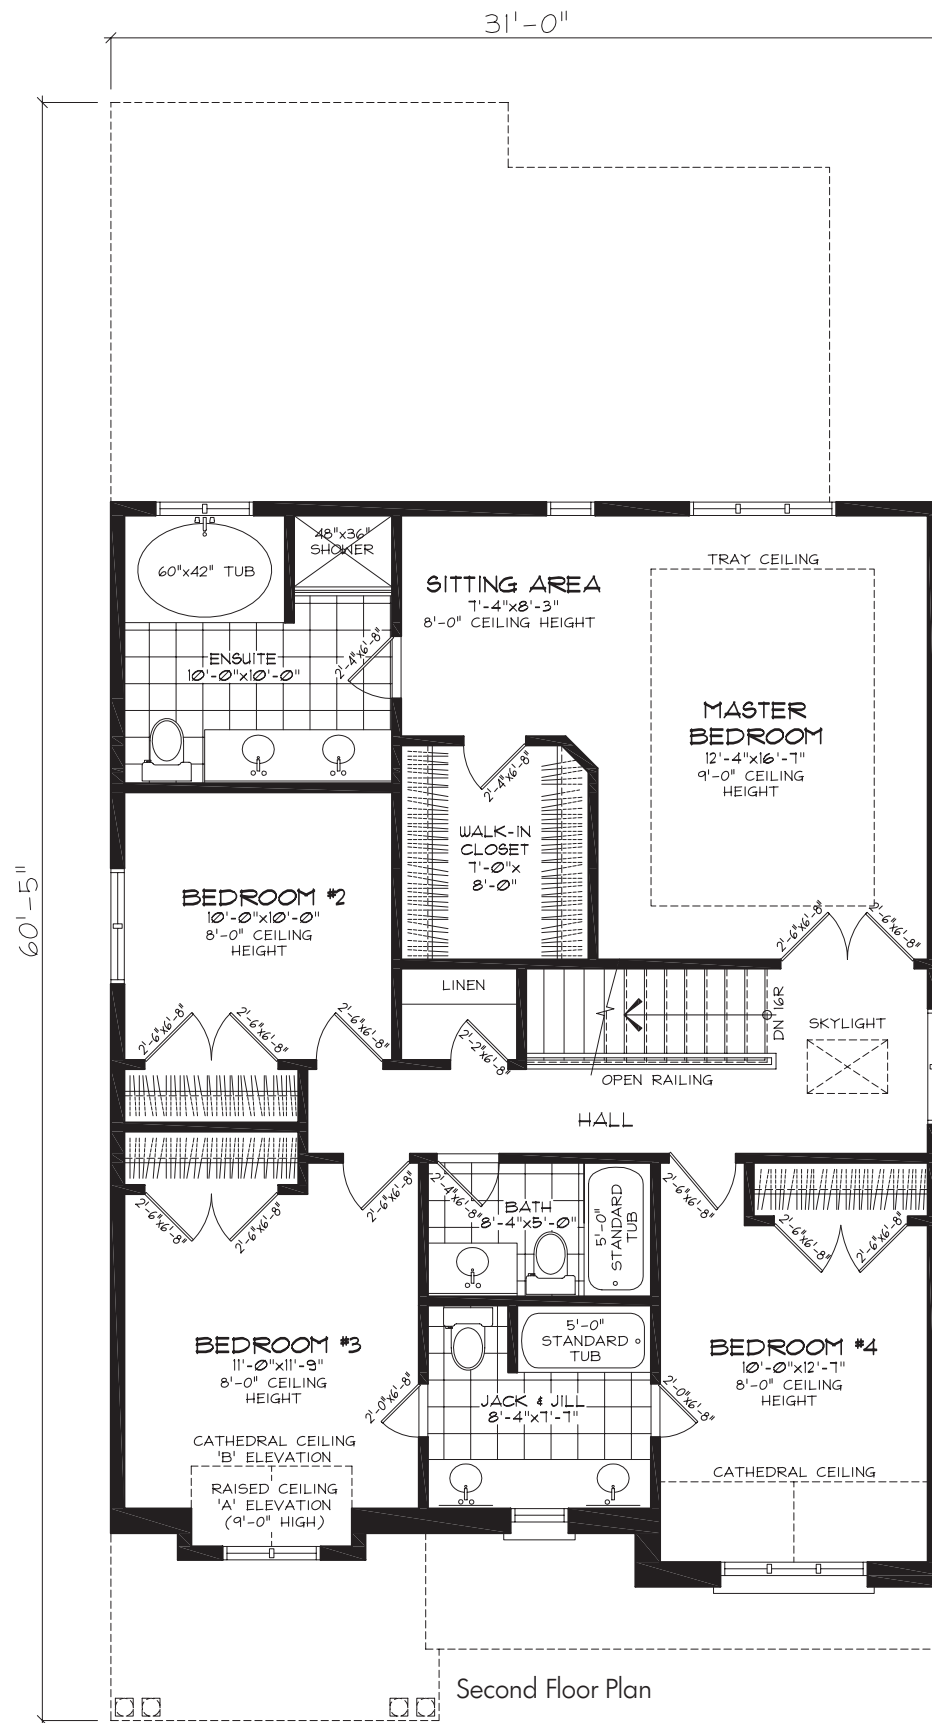

Elev. A

116 Freeland Avenue,
Bowmanville
2477 Sq. Ft.

116 Freeland Avenue,
Bowmanville
2477 Sq. Ft.

Materials, specifications, and floor plans are subject to change without notice. All house renderings are artist's conceptions. All floor plans are approximate dimensions. Actual useable floor space may vary from the stated floor area. E. & O. E. Apr. 2017