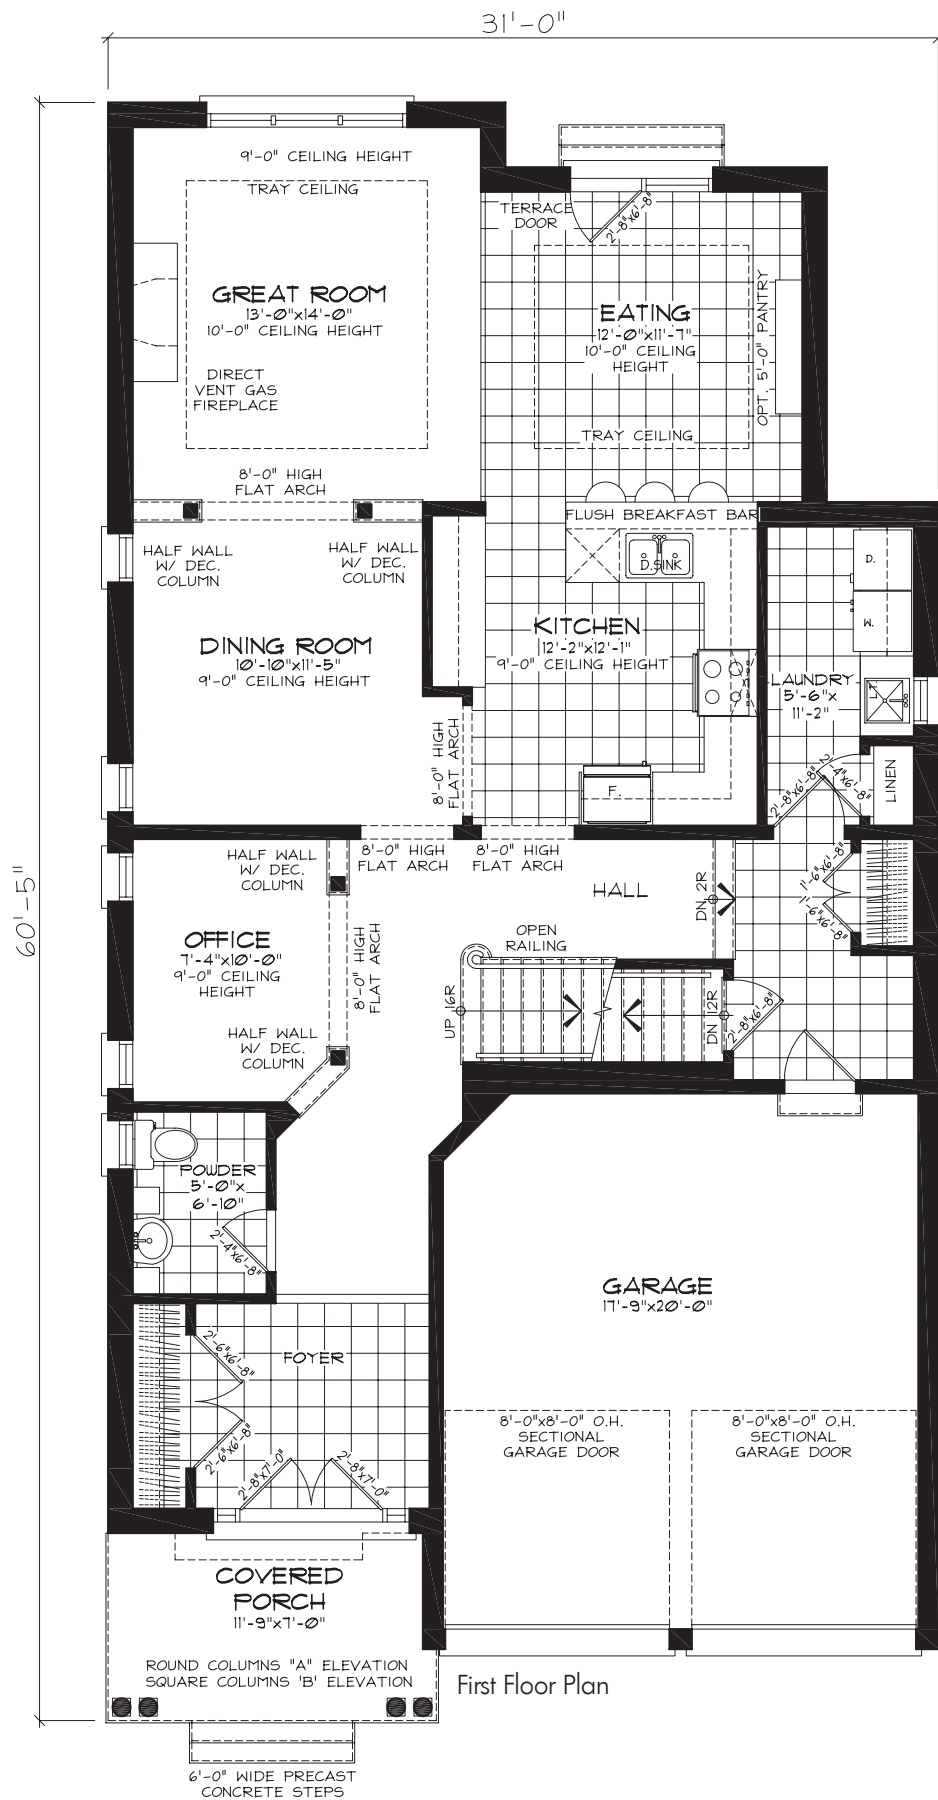

Elev. A

116 Freeland Avenue,
Bowmanville
2477 Sq. Ft.

116 Freeland Avenue,
Bowmanville
2477 Sq. Ft.

Materials, specifications, and floor plans are subject to change without notice. All house renderings are artist's conceptions. All floor plans are approximate dimensions. Actual useable floor space may vary from the stated floor area. E. & O. E. Apr. 2017